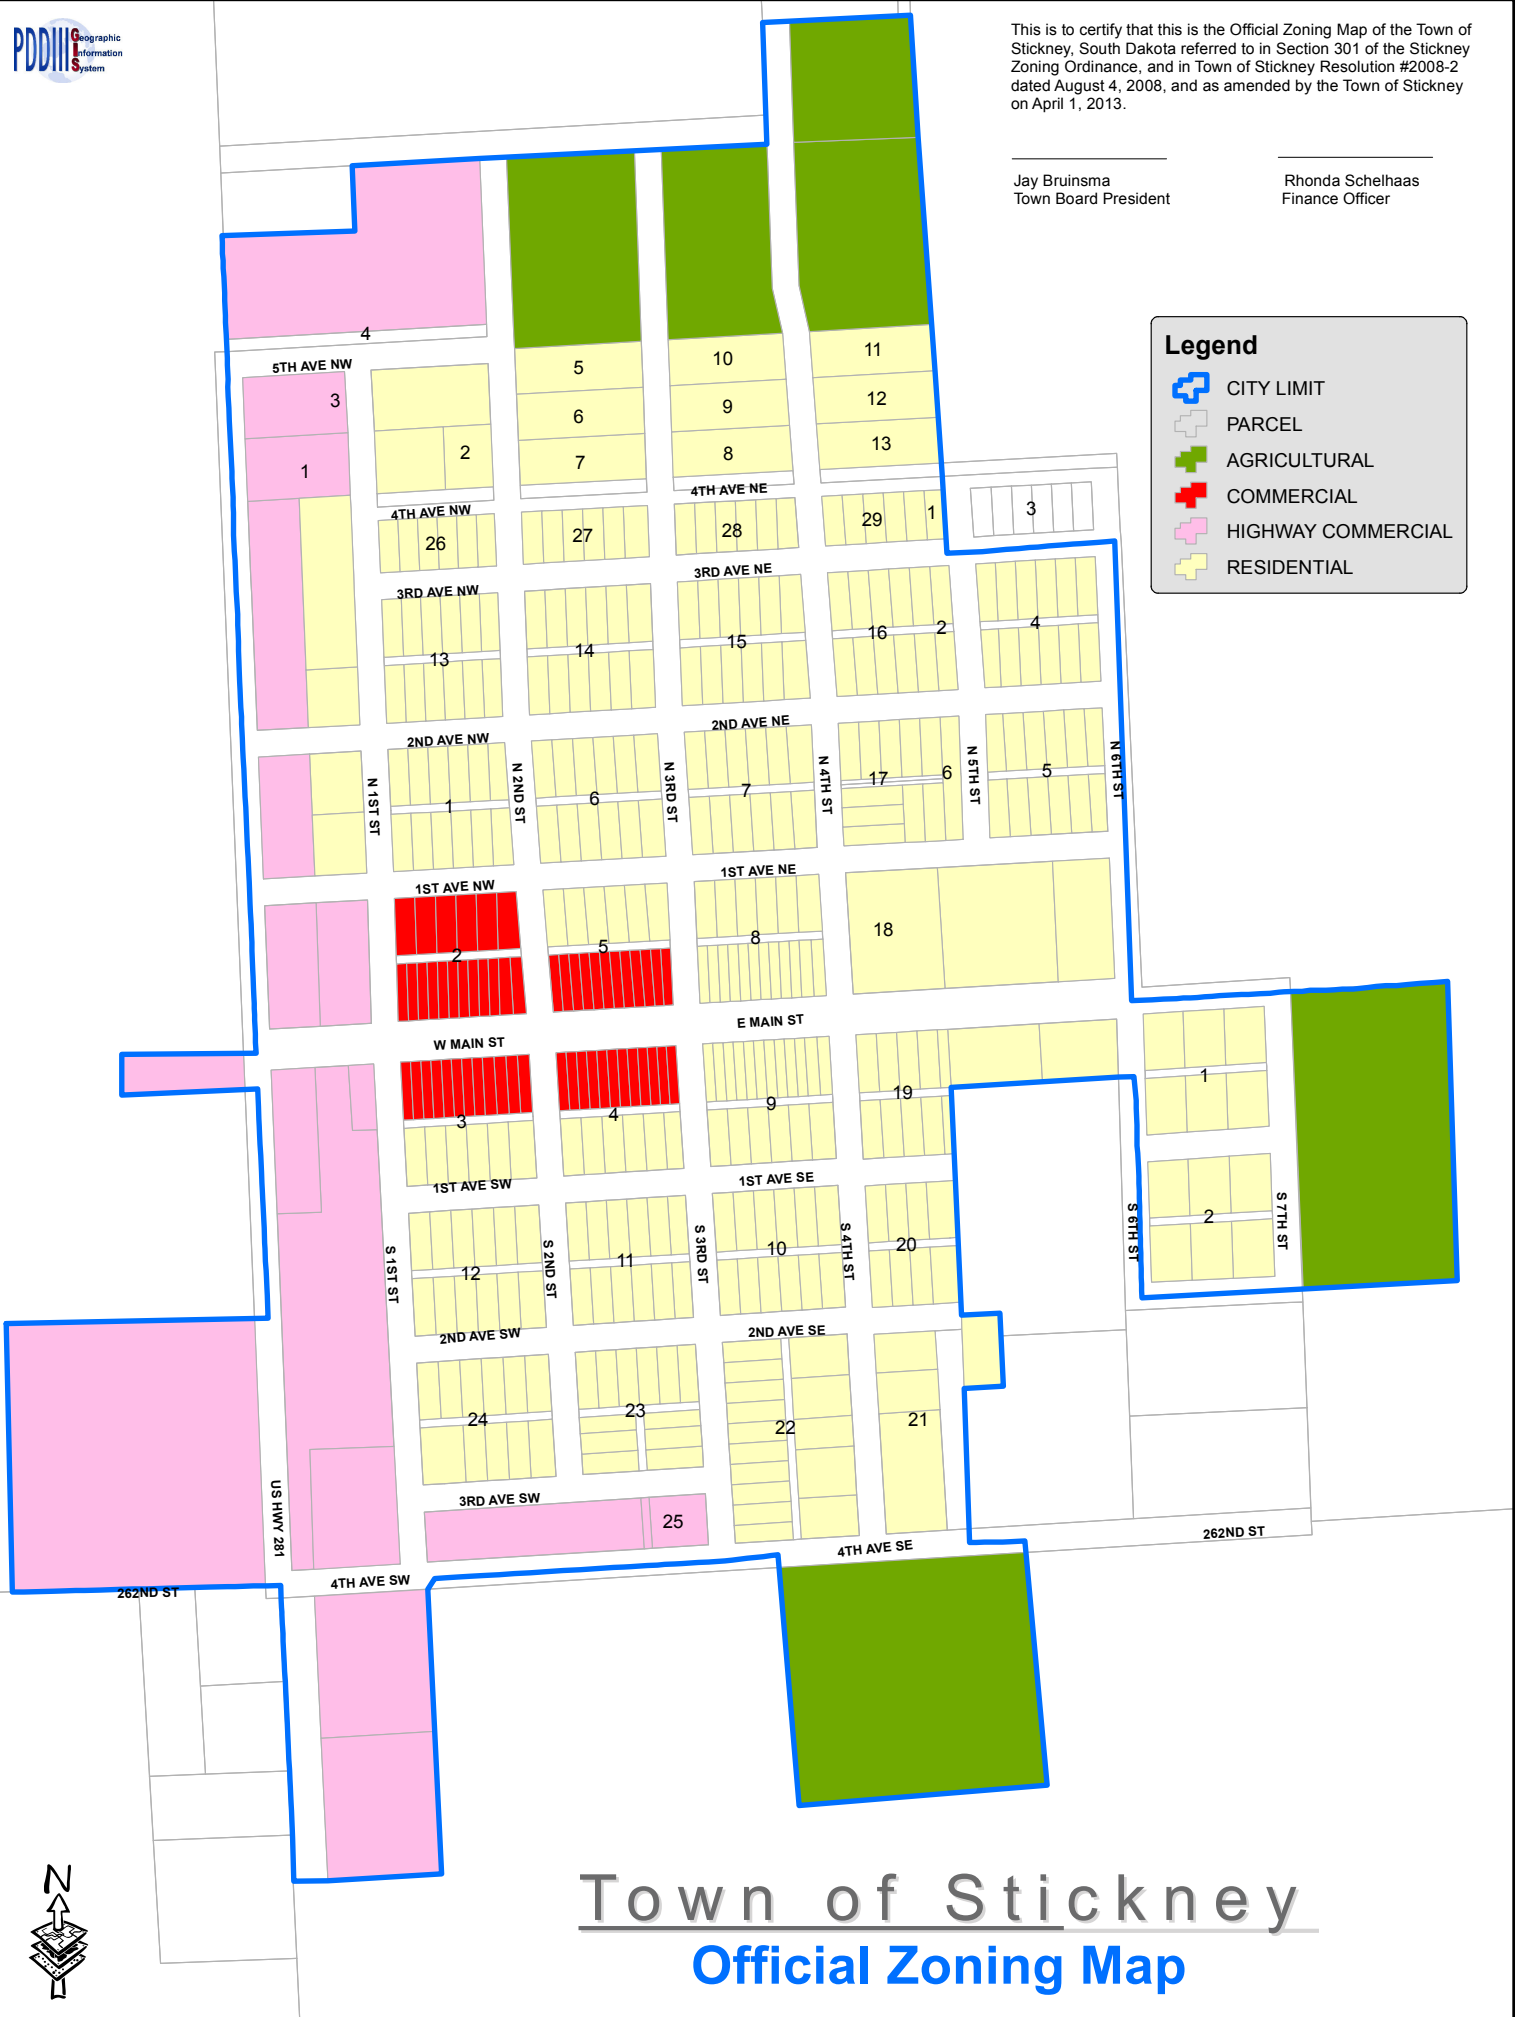

This is to certify that this is the Official Zoning Map of the Town of Stickney, South Dakota referred to in Section 301 of the Stickney Zoning Ordinance, and in Town of Stickney Resolution #2008-2 dated August 4, 2008, and as amended by the Town of Stickney on April 1, 2013.

Jay Bruinsma
Town Board President

Rhonda Schelhaas
Finance Officer

Legend

-  CITY LIMIT
-  PARCEL
-  AGRICULTURAL
-  COMMERCIAL
-  HIGHWAY COMMERCIAL
-  RESIDENTIAL

Town of Stickney

Official Zoning Map